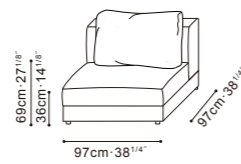

NATURE

NATURE STOCK COMPONENTS

C01E0601 / C01E0602
LAF Sofa / RAF Sofa

C01E0603
Armless Sofa

C01E0608
Ottoman

C07E0609.78.0000
Optional black leather strap frame, can serve as back or armrest

C07E0610.78.0000
Optional black leather strap frame, can serve as back or armrest