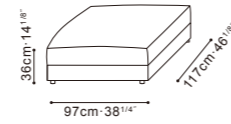

NATURE

NATURE STOCK COMPONENTS

C01E0601 / C01E0602
LAF Sofa / RAF Sofa

C01E0603
Armless Sofa

C01E0608
Ottoman

C07E0609.78.0000
Optional black leather strap frame, can serve as back or armrest

C07E0610.78.0000
Optional black leather strap frame, can serve as back or armrest