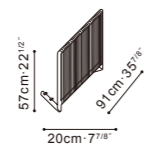

NATURE

NATURE STOCK COMPONENTS

C01E0601 / C01E0602
LAF Sofa / RAF Sofa

C01E0603
Armless Sofa

C01E0608
Ottoman

C07E0609.78.0000
Optional black leather strap frame, can serve as back or armrest

C07E0610.78.0000
Optional black leather strap frame, can serve as back or armrest