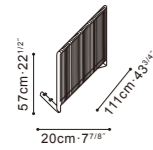

NATURE

NATURE STOCK COMPONENTS

C01E0601 / C01E0602
LAF Sofa / RAF Sofa

C01E0603
Armless Sofa

C01E0608
Ottoman

C07E0609.78.0000
Optional black leather strap frame, can serve as back or armrest

C07E0610.78.0000
Optional black leather strap frame, can serve as back or armrest