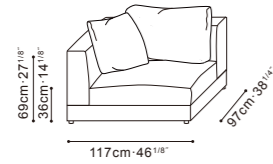

NATURE

NATURE STOCK COMPONENTS

C01E0601 / C01E0602
LAF Sofa / RAF Sofa

C01E0603
Armless Sofa

C01E0608
Ottoman

C07E0609.78.0000
Optional black leather strap frame, can serve as back or armrest

C07E0610.78.0000
Optional black leather strap frame, can serve as back or armrest