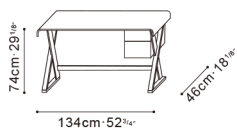

**CAMERICH** Quickship

**BETTY**

C0500094 Desk

Available in:

Grey Oak