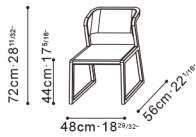

CAMERICH Quickship

MING DINING

C02A1501 Chair

C02A1502 Chair

Black Walnut Color Frame Available in:

Eco Leather Dusk (P)
FC-08

Eco Leather Midnight (P)
FC-11

Brown Walnut Color Frame Available in: