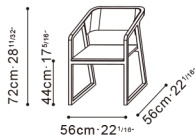

CAMERICH Quickship

MING DINING

C02A1501 Chair

C02A1502 Chair

Black Walnut Color Frame Available in:

Eco Leather Dusk (P)
FC-08

Eco Leather Midnight (P)
FC-11

Brown Walnut Color Frame Available in: