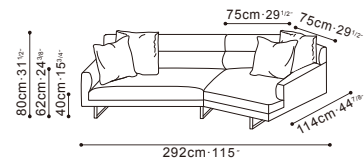

SAMPLE CONFIGURATIONS

C01B0104 + C01B0115